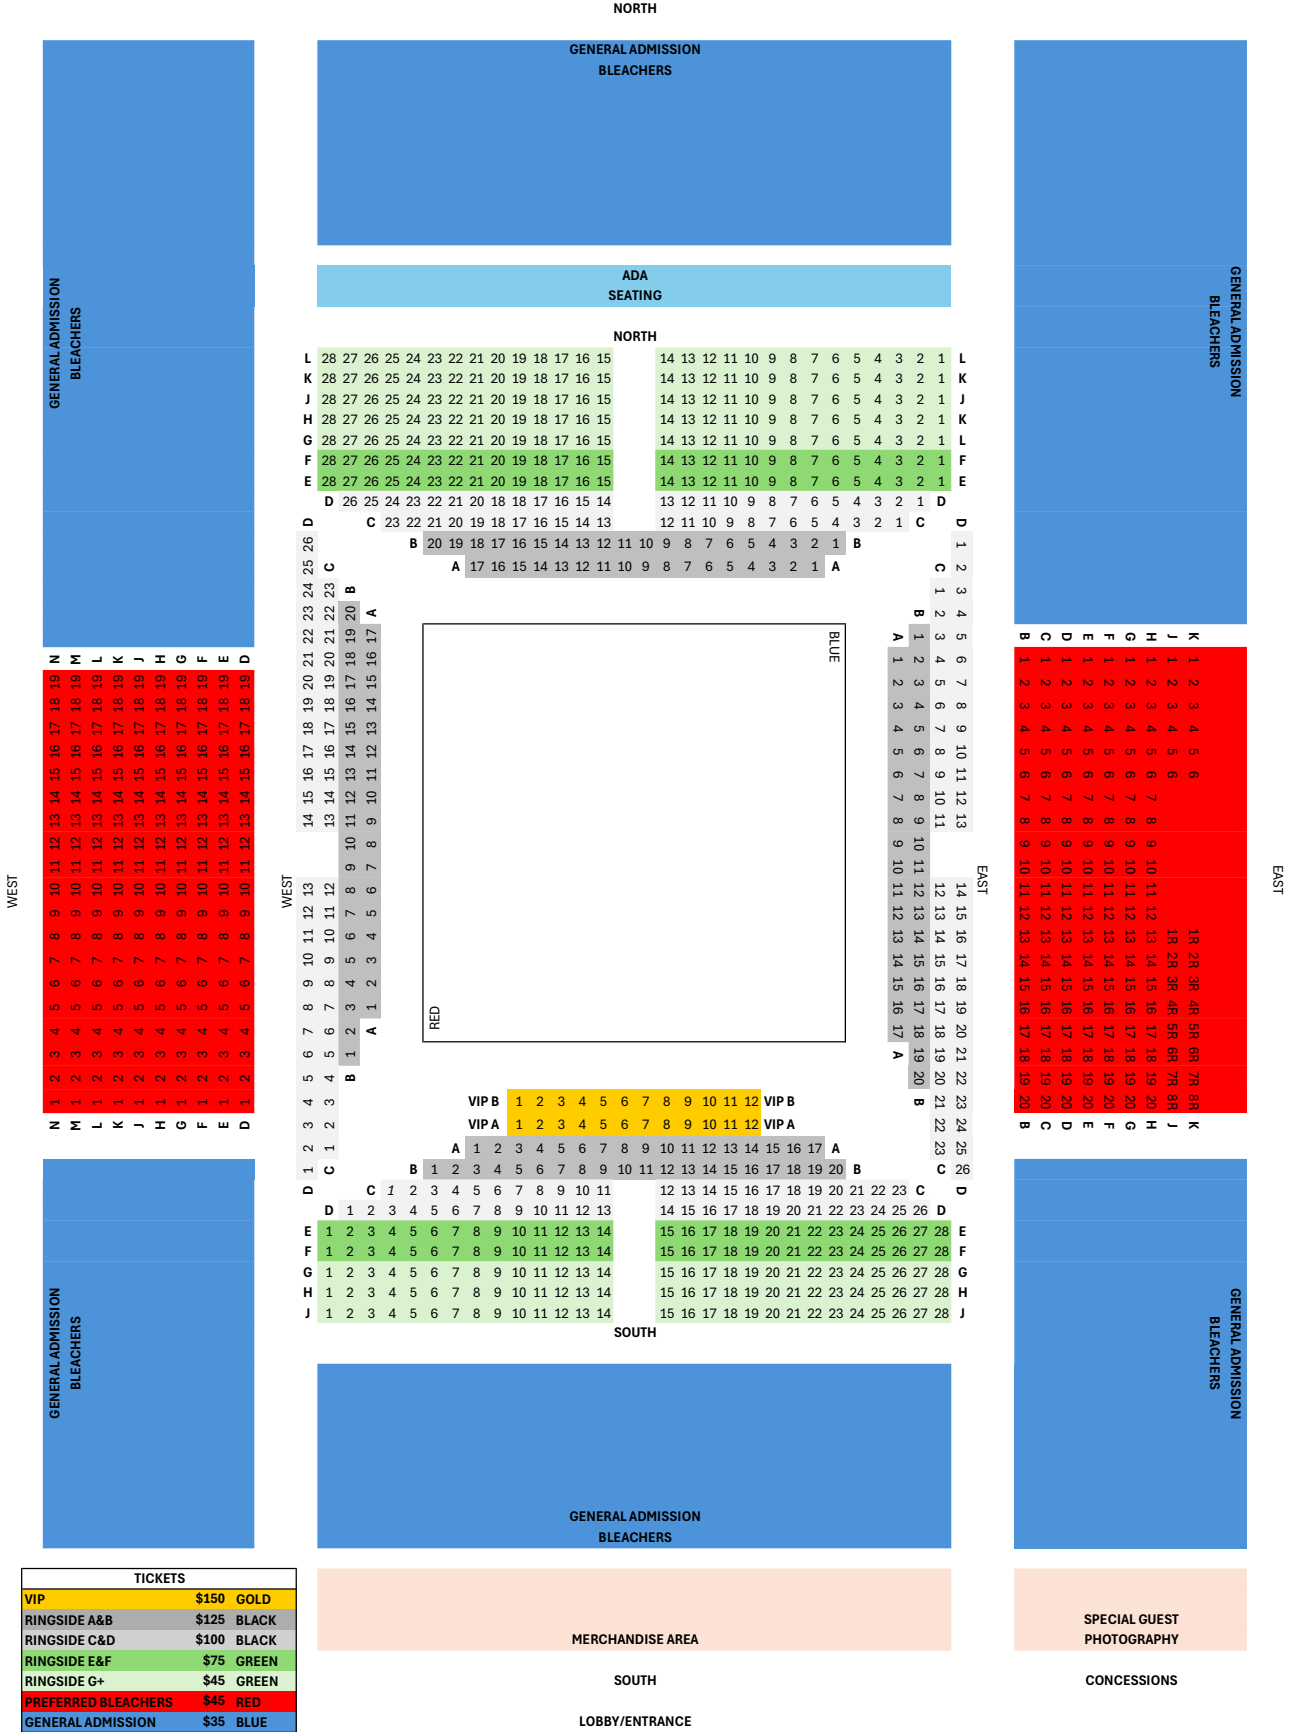

TICKETS	
VIP	\$150 GOLD
RINGSIDE A&B	\$125 BLACK
RINGSIDE C&D	\$100 BLACK
RINGSIDE E&F	\$75 GREEN
RINGSIDE G+	\$45 GREEN
PREFERRED BLEACHERS	\$45 RED
GENERAL ADMISSION	\$35 BLUE

WEST

EAST

NORTH

NORTH

SOUTH

SOUTH

GENERAL ADMISSION BLEACHERS

ADA SEATING

GENERAL ADMISSION BLEACHERS

MERCHANDISE AREA

LOBBY/ENTRANCE

GENERAL ADMISSION BLEACHERS

GENERAL ADMISSION BLEACHERS